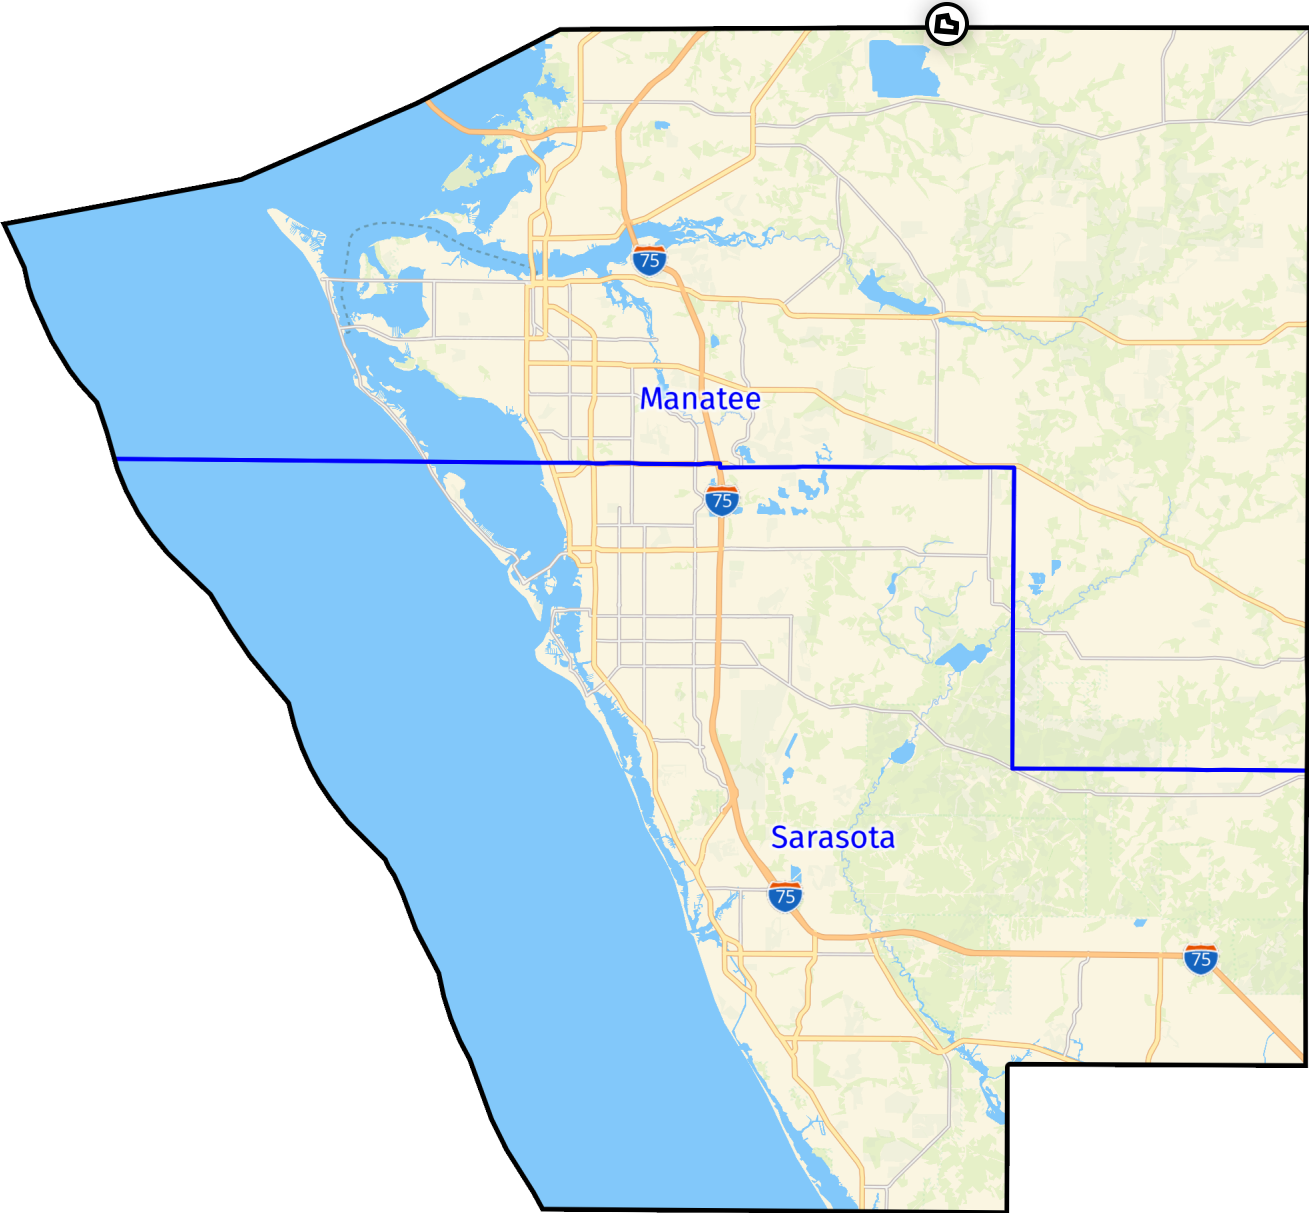

FLORIDA

ASSESSMENT AREAS

CRA Assessment Area: Cape Coral, FL

CRA Assessment Area: Deltona, FL

CRA Assessment Area: Gainesville, FL

CRA Assessment Area: Jacksonville, FL

CRA Assessment Area: Lakeland, FL

CRA Assessment Area: Miami, FL

CRA Assessment Area: Naples, FL

CRA Assessment Area: North Port, FL

CRA Assessment Area: Ocala, FL

CRA Assessment Area: Orlando, FL

CRA Assessment Area: Palm Bay, FL

CRA Assessment Area: Port St. Lucie, FL

CRA Assessment Area: Punta Gorda, FL

CRA Assessment Area: Tampa, FL

CRA Assessment Area: Wildwood, FL