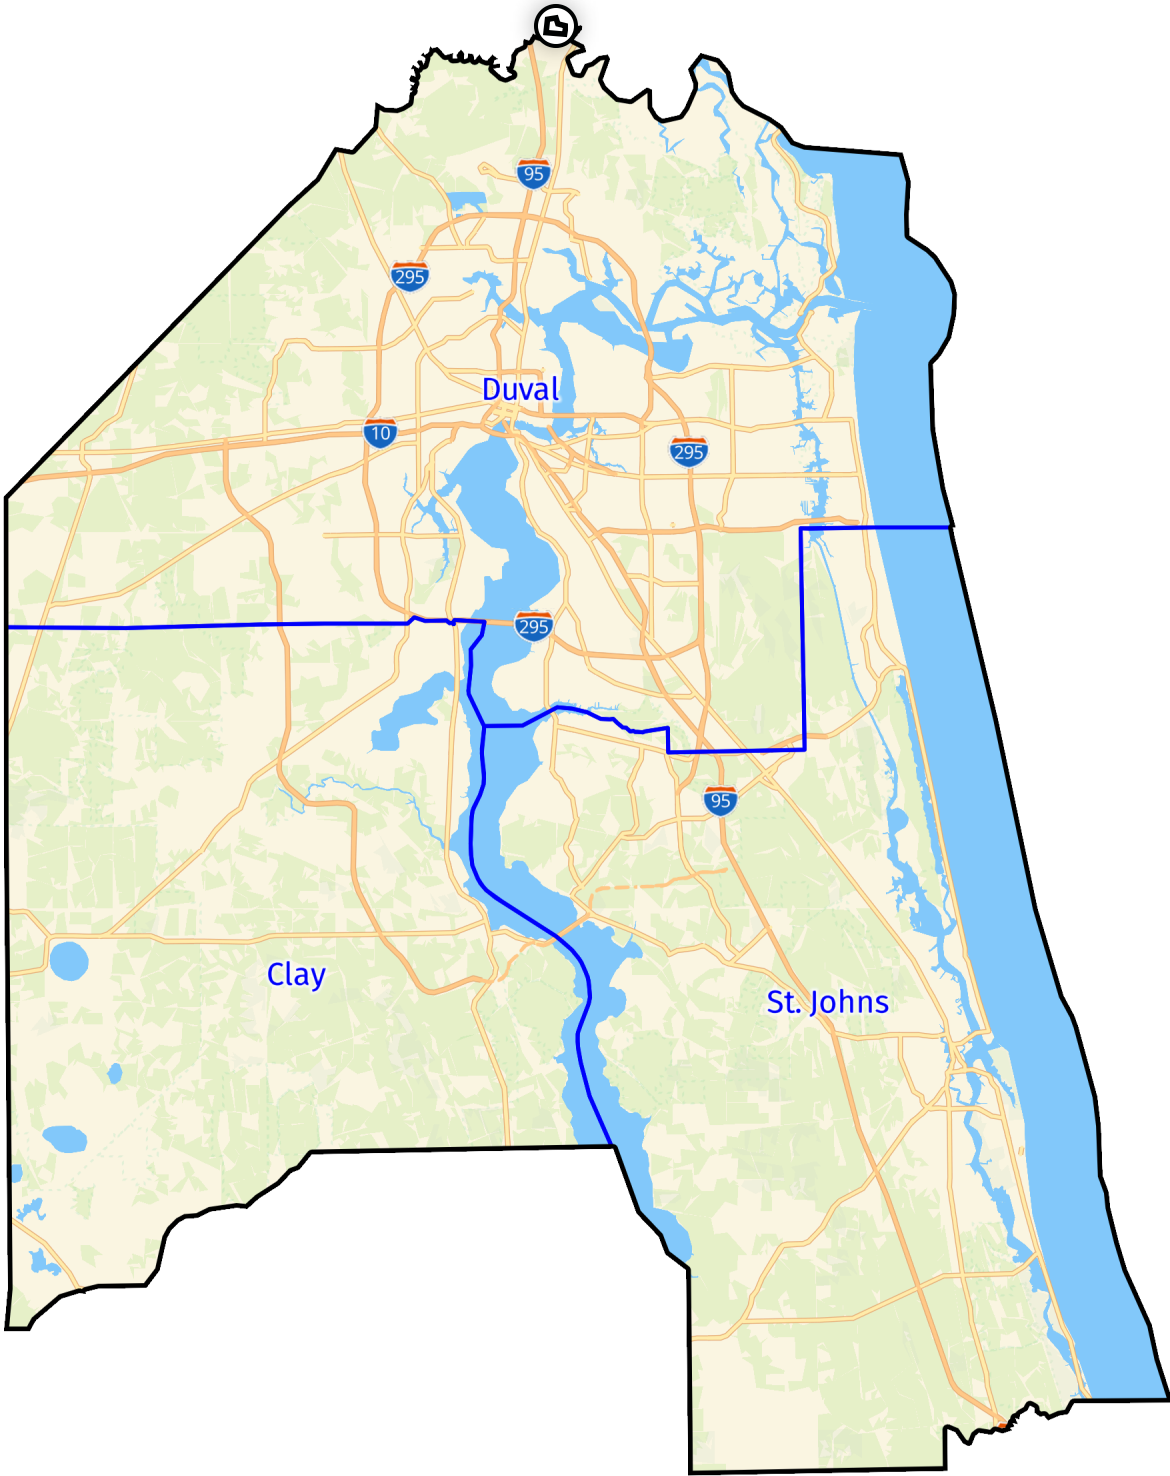

FLORIDA

ASSESSMENT AREAS

CRA Assessment Area: Cape Coral, FL

CRA Assessment Area: Deltona, FL

CRA Assessment Area: Gainesville, FL

CRA Assessment Area: Jacksonville, FL

CRA Assessment Area: Lakeland, FL

CRA Assessment Area: Miami, FL

CRA Assessment Area: Naples, FL

CRA Assessment Area: North Port, FL

CRA Assessment Area: Ocala, FL

CRA Assessment Area: Orlando, FL

CRA Assessment Area: Palm Bay, FL

CRA Assessment Area: Port St. Lucie, FL

CRA Assessment Area: Punta Gorda, FL

CRA Assessment Area: Tampa, FL

CRA Assessment Area: Wildwood, FL