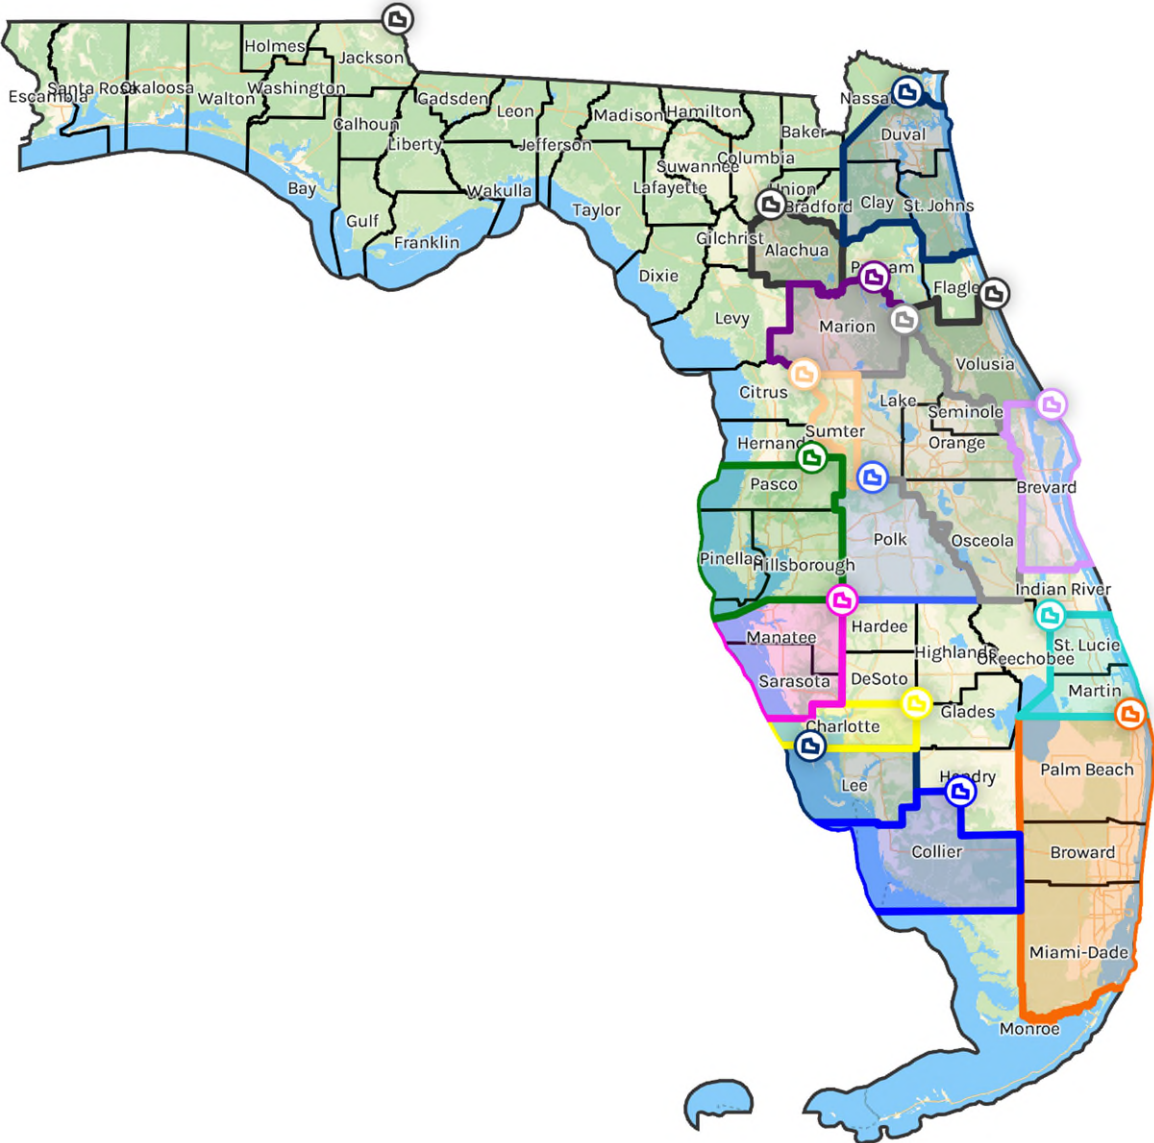

FLORIDA

ASSESSMENT AREAS

CRA Assessment Area: Cape Coral, FL

CRA Assessment Area: Deltona, FL

CRA Assessment Area: Gainesville, FL

CRA Assessment Area: Jacksonville, FL

CRA Assessment Area: Lakeland, FL

CRA Assessment Area: Miami, FL

CRA Assessment Area: Naples, FL

CRA Assessment Area: North Port, FL

CRA Assessment Area: Ocala, FL

CRA Assessment Area: Orlando, FL

CRA Assessment Area: Palm Bay, FL

CRA Assessment Area: Port St. Lucie, FL

CRA Assessment Area: Punta Gorda, FL

CRA Assessment Area: Tampa, FL

CRA Assessment Area: Wildwood, FL