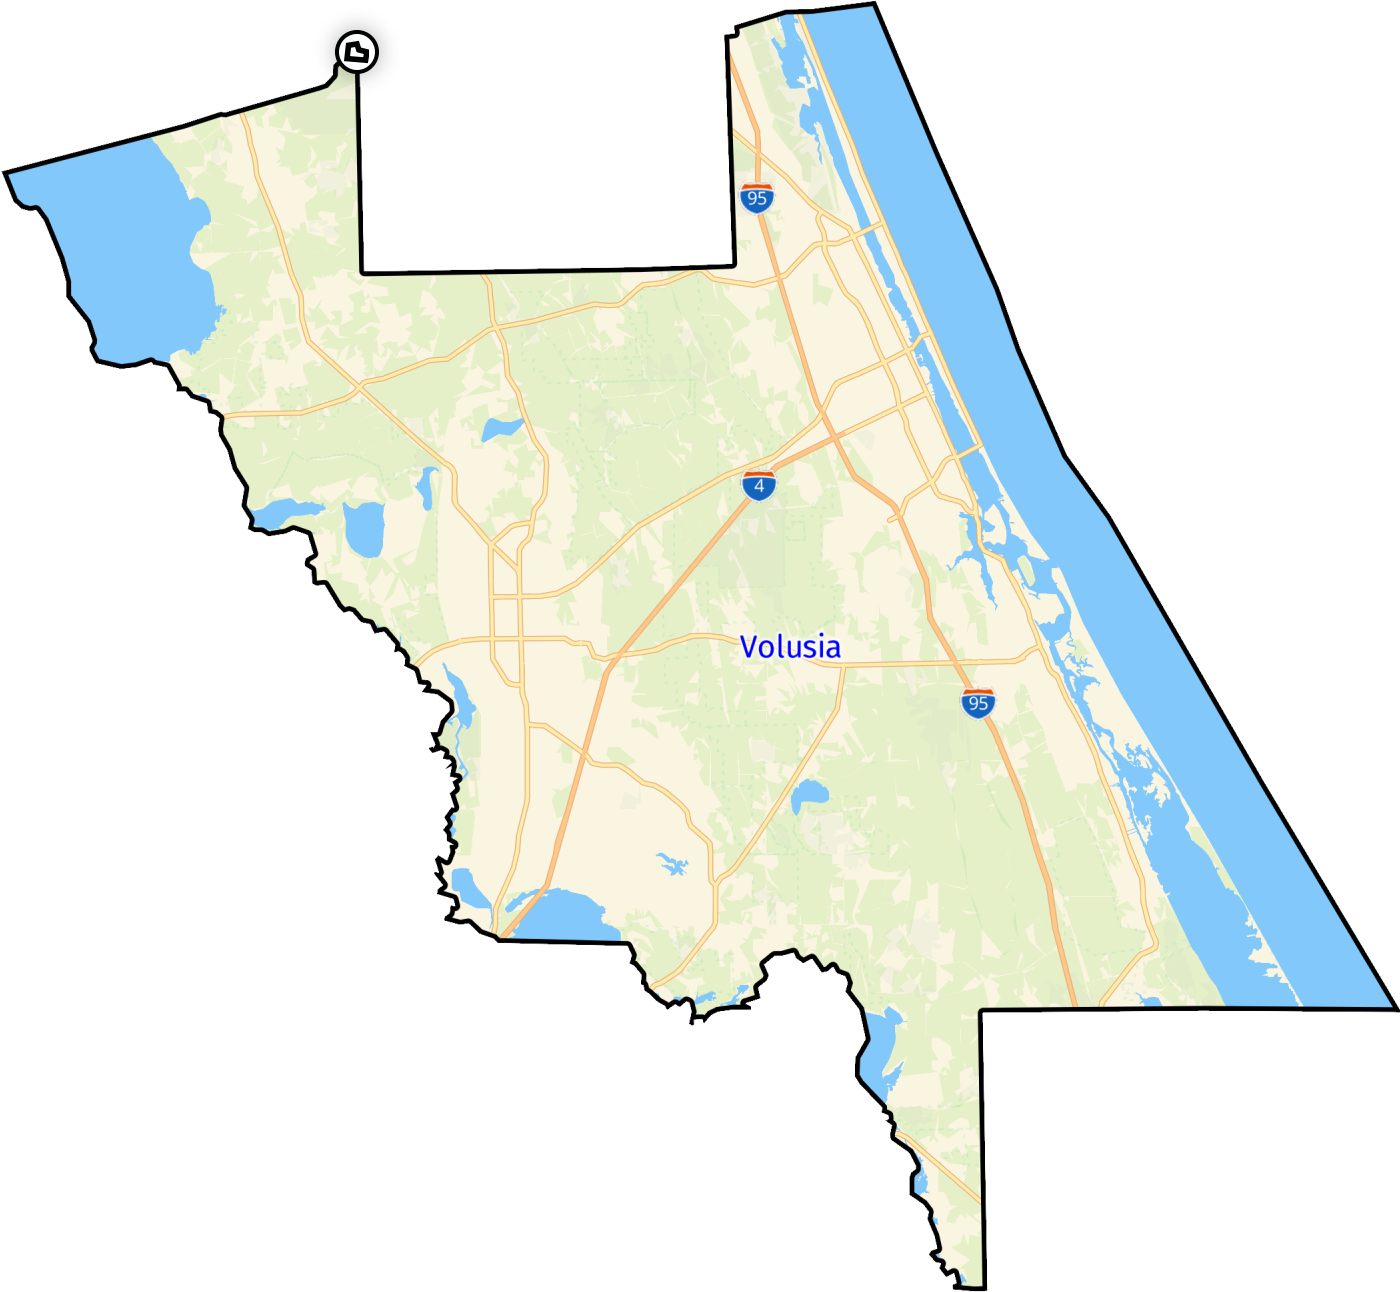

FLORIDA

ASSESSMENT AREAS

CRA Assessment Area: Cape Coral, FL

CRA Assessment Area: Deltona, FL

CRA Assessment Area: Gainesville, FL

CRA Assessment Area: Jacksonville, FL

CRA Assessment Area: Lakeland, FL

CRA Assessment Area: Miami, FL

CRA Assessment Area: Naples, FL

CRA Assessment Area: North Port, FL

CRA Assessment Area: Ocala, FL

CRA Assessment Area: Orlando, FL

CRA Assessment Area: Palm Bay, FL

CRA Assessment Area: Port St. Lucie, FL

CRA Assessment Area: Punta Gorda, FL

CRA Assessment Area: Tampa, FL

CRA Assessment Area: Wildwood, FL