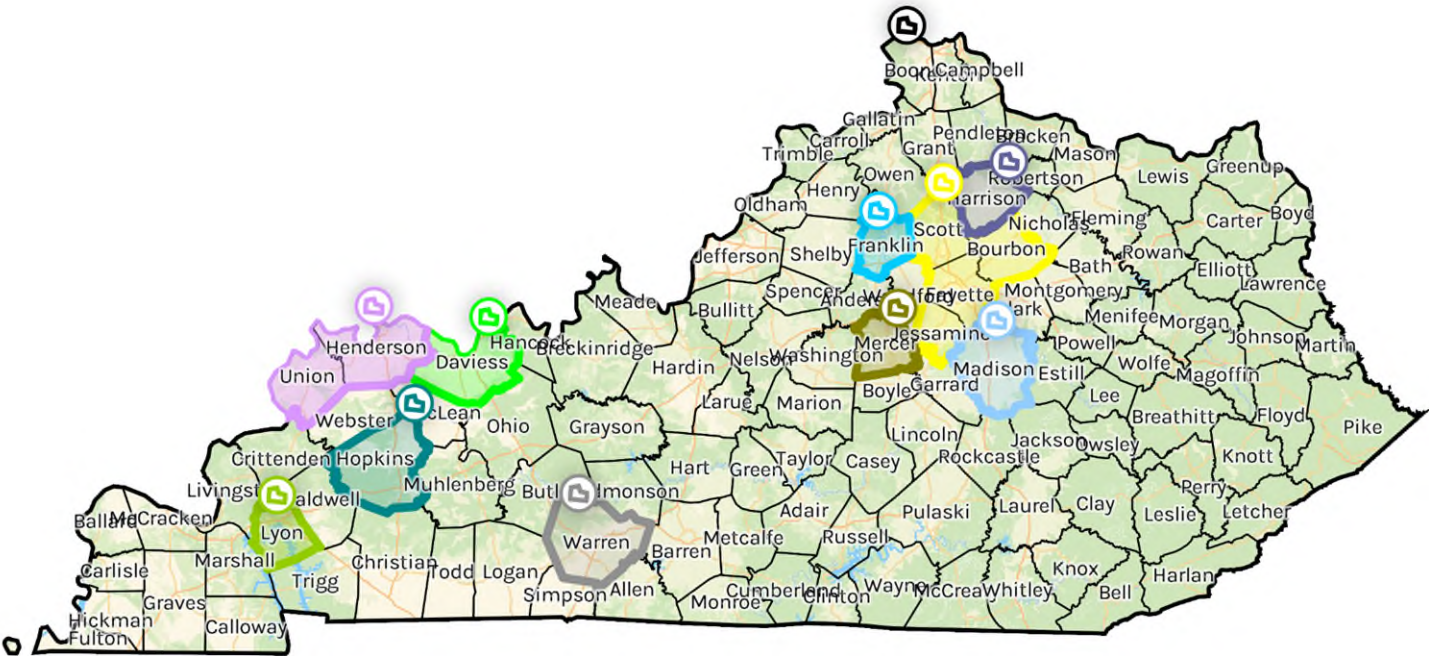

KENTUCKY ASSESSMENT AREAS

CRA Assessment Area: Bowling Green, KY

CRA Assessment Area: Lexington, KY

CRA Assessment Area: Owensboro, KY

CRA Assessment Area: Non-MSA Franklin County, KY

CRA Assessment Area: Non-MSA Harrison County, KY

CRA Assessment Area: Non-MSA Henderson-Union Counties, KY

CRA Assessment Area: Non-MSA Hopkins Counties, KY

CRA Assessment Area: Non-MSA Lyon County, KY

CRA Assessment Area: Non-MSA Madison County, KY

CRA Assessment Area: Non-MSA Mercer County, KY