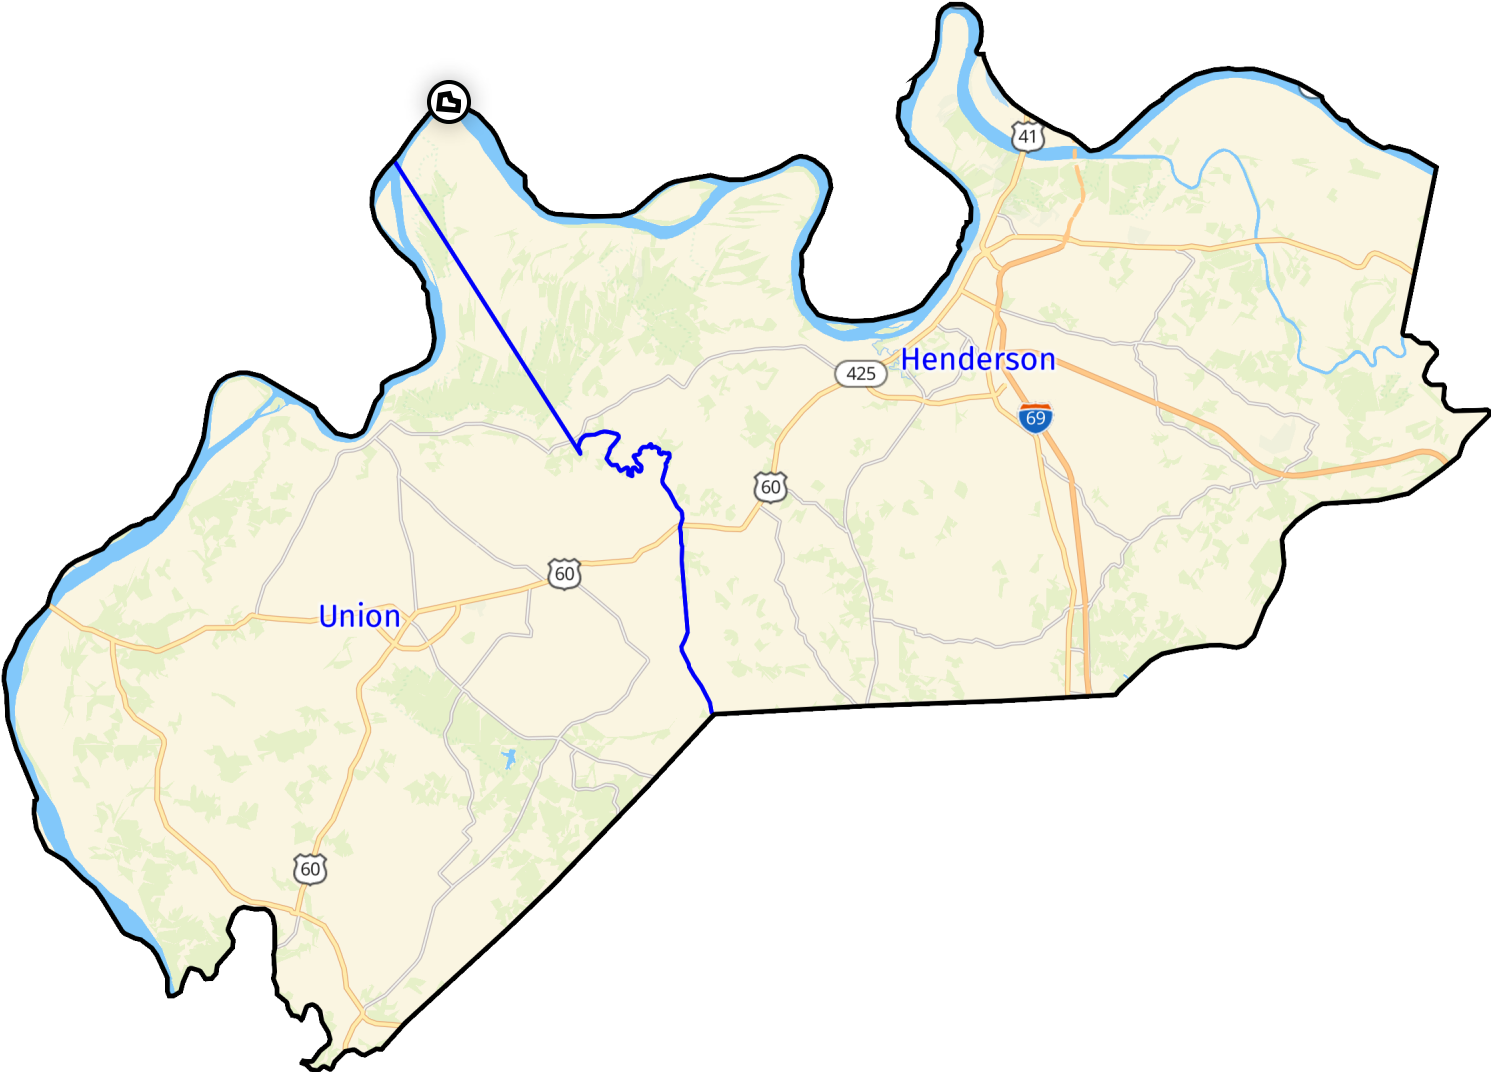

KENTUCKY ASSESSMENT AREAS

CRA Assessment Area: Bowling Green, KY

CRA Assessment Area: Lexington, KY

CRA Assessment Area: Owensboro, KY

CRA Assessment Area: Non-MSA Franklin County, KY

CRA Assessment Area: Non-MSA Harrison County, KY

CRA Assessment Area: Non-MSA Henderson-Union Counties, KY

CRA Assessment Area: Non-MSA Hopkins Counties, KY

CRA Assessment Area: Non-MSA Lyon County, KY

CRA Assessment Area: Non-MSA Madison County, KY

CRA Assessment Area: Non-MSA Mercer County, KY