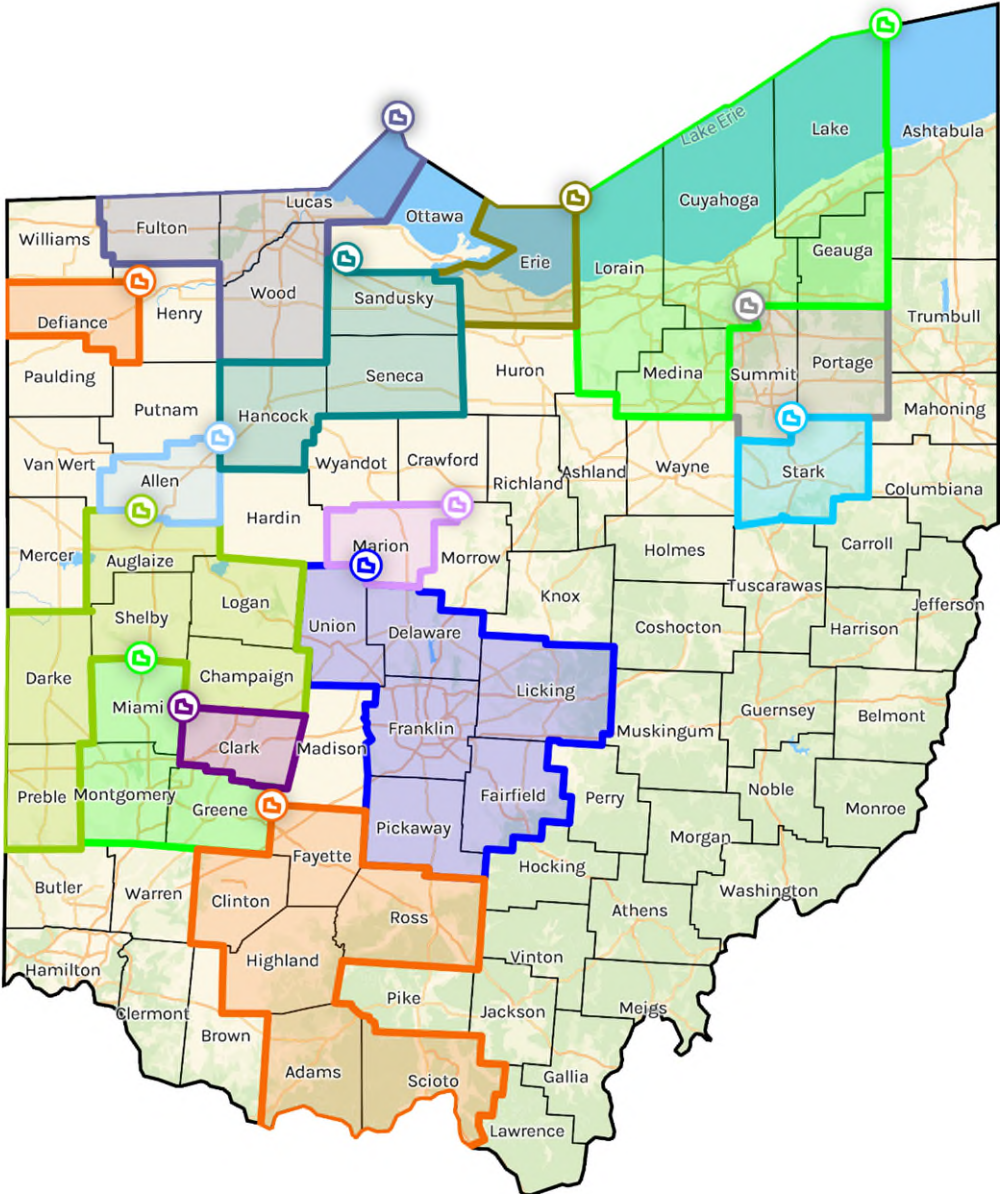

# OHIO

## ASSESSMENT AREAS

CRA Assessment Area: Akron, OH

CRA Assessment Area: Canton, OH

CRA Assessment Area: Cleveland, OH

CRA Assessment Area: Columbus, OH

CRA Assessment Area: Dayton, OH

CRA Assessment Area: Lima, OH

CRA Assessment Area: Sandusky, OH

CRA Assessment Area: Springfield, OH

CRA Assessment Area: Toledo, OH

CRA Assessment Area: Non-MSA Defiance County, OH

CRA Assessment Area: Non-MSA Marion County, OH

CRA Assessment Area: Non-MSA Counties - North OH

CRA Assessment Area: Non-MSA Counties - North West, OH

CRA Assessment Area: Non-MSA Counties - South OH