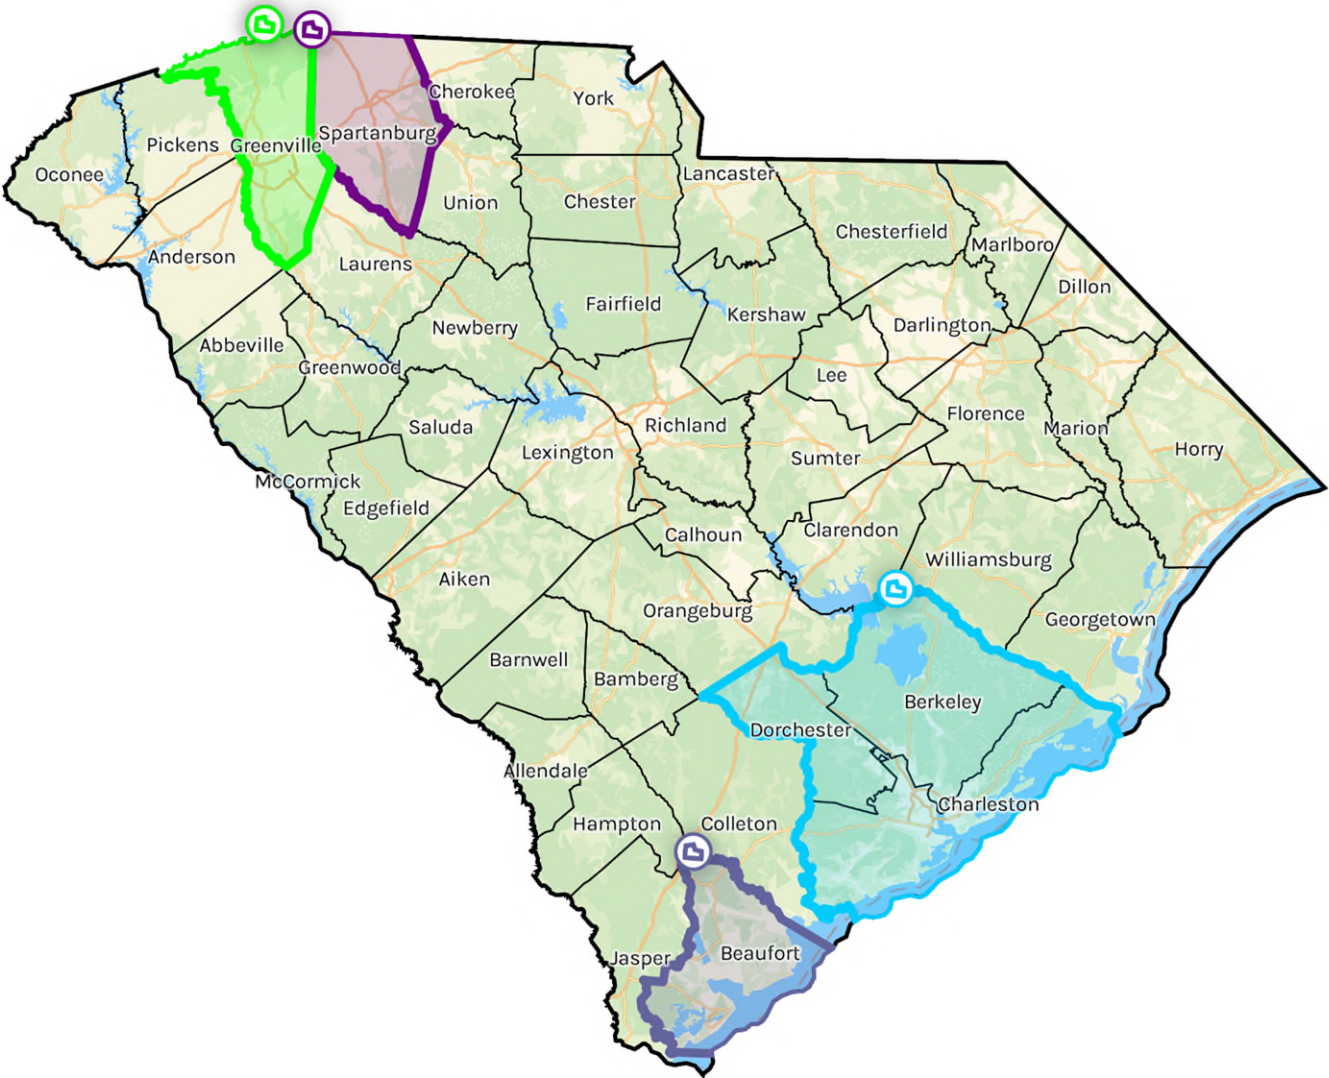

# **SOUTH CAROLINA ASSESSMENT AREAS**

CRA Assessment Area: Charleston, SC

CRA Assessment Area: Greenville, SC

CRA Assessment Area: Hilton Head Island, SC

CRA Assessment Area: Spartanburg, SC