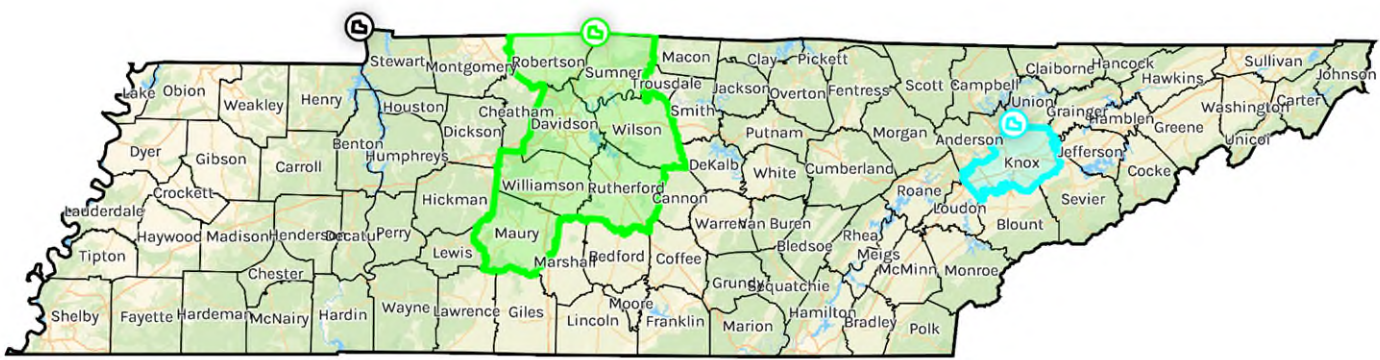

TENNESSEE ASSESSMENT AREAS

CRA Assessment Area: Knoxville, TN

CRA Assessment Area: Nashville, TN